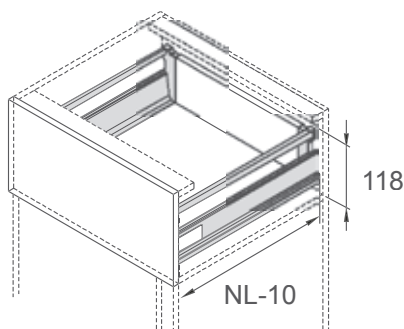

RL14

豪华阻尼抽屉系列 (方型)
Double wall drawer series

产品描述

Product Description

侧板高度 86MM 钢质抽屉, 连杆 **118MM** 高。
闪银灰色、闪银白色供选择。
快速安装和拆卸, 三维面板调节。
可选择用木背板或钢背板。
隐藏式全拉出静音滑轨, 载重 40Kg。
全新设计的集成阻尼器,
抽屉关闭轻柔、顺滑而平稳。

86mm height of the side plate,
118mm height after adding balustrade.
Flash silver gray, white, black color steel
drawer side.
Quick install and remove. 3D adjustment.
Wood or steel back panel is available.
Full-out and silent slides, 40kg load
capacity, good longitudinal and lateral
stability, super quiet and smooth slip.
Integrated Damper.
Gently touch, Balance closure.

	基本长度 basic length	订货号 Item no.
	10"/270mm	RL14-270
	12"/300mm	RL14-300
	14"/350mm	RL14-350
	16"/400mm	RL14-400
	18"/450mm	RL14-450
	20"/500mm	RL14-500
	22"/550mm	RL14-550

NL 标称长度 Nominal Length

空间需求

Space requirement