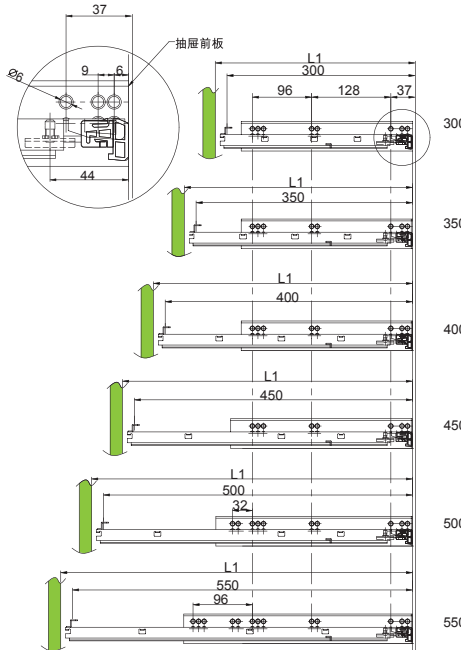

Drawer closing time: can be fixed according to customer requirement.

Widely for kitchen, living room, bathroom, bedroom, office, hotel cabinet, chest of drawers and other drawers used

基本长度 basic length	最小柜深 min. length	订货号 Item no.	订货号 Item no.
10"/250mm	/	RC13-250	RC23-250
12"/300mm	318mm	RC13-300	RC23-300
14"/350mm	368mm	RC13-350	RC23-350
16"/400mm	418mm	RC13-400	RC23-400
18"/450mm	468mm	RC13-450	RC23-450
20"/500mm	518mm	RC13-500	RC23-500
22"/550mm	568mm	RC13-550	RC23-550

滑轨安装尺寸

Size for installation

安装孔距

Hole distance for installation

抽屉尺寸和钻孔

Drawer size and drill