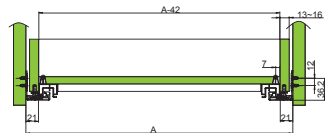

Drawer closing time: can be fixed according to customer requirement.

Widely for kitchen, living room, bathroom, bedroom, office, hotel cabinet, chest of drawers and other drawers used

基本长度 basic length	最小柜深 min. length	订货号 Item no.	订货号 Item no.
10"/250mm	/	RC13-250	RC23-250
12"/300mm	318mm	RC13-300	RC23-300
14"/350mm	368mm	RC13-350	RC23-350
16"/400mm	418mm	RC13-400	RC23-400
18"/450mm	468mm	RC13-450	RC23-450
20"/500mm	518mm	RC13-500	RC23-500
22"/550mm	568mm	RC13-550	RC23-550

滑轨安装尺寸

Size for installation

安装孔距

Hole distance for installation

抽屉尺寸和钻孔

Drawer size and drill