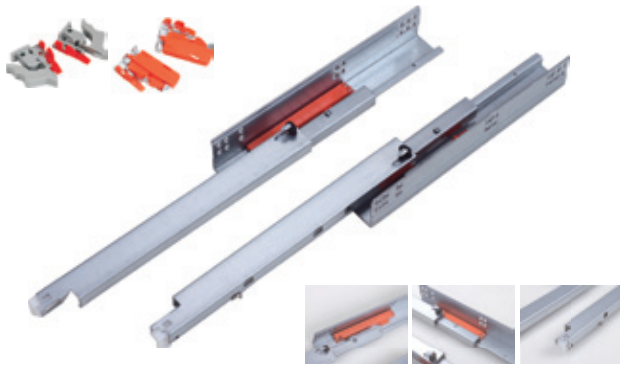

RF03/13

三节反弹隐藏滑轨

Full extension push open undermount drawer slide with soft closing

产品描述

Product Description

抽屉呈现全拉出

全新塑胶组合与专业反弹组合设计，让抽屉更静音更顺滑流畅。

滑轨内部塑胶配件，可根据不同功能及材质选择：POM、尼龙、ABS。

塑胶插梢自锁功能：固定好抽屉和滑轨的位置，插上塑胶即可锁定，方便快捷。

抽屉关闭时间：可根据顾客的需要调整。

使用范围：广泛应用在厨房、客厅、浴室、卧室、办公室等其他家具抽屉内

Full extension

More silent, smooth and wonderful soft closing, with the action of new design of plastic system and stainless steel buffer.

Different function different material of accessories inside the slide : POM, Nylon and ABS

Easy lock with plastic adjusting pin

Drawer closing time: can be fixed according to customer requirement.

Widely for kitchen, living room, bathroom, bedroom, office, hotel cabinet, chest of drawers and other drawers used

基本长度 basic length	最小柜深 min. length	订货号 Item no.	订货号 Item no.
10"/250mm	/	RC13-250	RC23-250
12"/300mm	318mm	RC13-300	RC23-300
14"/350mm	368mm	RC13-350	RC23-350
16"/400mm	418mm	RC13-400	RC23-400
18"/450mm	468mm	RC13-450	RC23-450
20"/500mm	518mm	RC13-500	RC23-500
22"/550mm	568mm	RC13-550	RC23-550