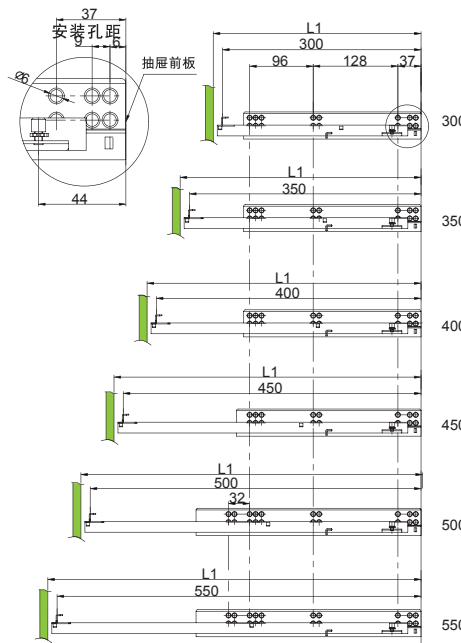

基本长度 basic length	最小柜深 min. length	订货号 Item no.	订货号 Item no.
10"/250mm	/	RC12-250	RC22-250
12"/300mm	318mm	RC12-300	RC22-300
14"/350mm	368mm	RC12-350	RC22-350
16"/400mm	418mm	RC12-400	RC22-400
18"/450mm	468mm	RC12-450	RC22-450
20"/500mm	518mm	RC12-500	RC22-500
22"/550mm	568mm	RC12-550	RC22-550

滑轨安装尺寸

Size for installation

安装孔距

Hole distance for installation

抽屉尺寸和钻孔

Drawer size and drill