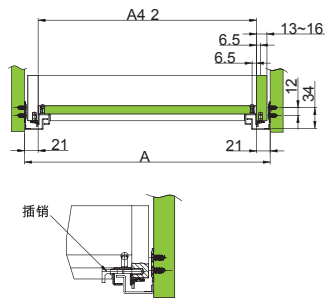

RC12/22

二节缓冲隐藏滑轨

Single extension undermount drawer slide with soft closing

产品描述

Product Description

抽屉呈现 3/4 拉出
 全新塑胶组合与不锈钢阻尼器设计，让抽屉更静音更顺滑流畅。
 不锈钢阻尼器能在 -40°C 到 50°C 温度下稳定地使用。
 滑轨内部塑胶配件，可根据不同功能及材质选择：POM、尼龙、ABS。
 塑胶插梢自锁功能：固定好抽屉和滑轨的位置，插上塑胶即可锁定，方便快捷。
 抽屉关闭时间：可根据顾客的需要调整。
 使用范围：广泛应用在厨房、客厅、浴室、卧室、办公室等其他家具抽屉内

3/4 partial extension
 More silent, smooth and wonderful soft closing, with the action of new design of plastic system and stainless steel buffer.
 New and high quality stainless steel buffer, steady extension in use under the temperature from -40°C to 50°C
 Different function different material of accessories inside the slide : POM, Nylon and ABS
 Easy lock with plastic adjusting pin
 Drawer closing time: can be fixed according to customer requirement.
 Widely for kitchen, living room, bathroom, bedroom, office, hotel cabinet, chest of drawers and other drawers used

基本长度 basic length	最小柜深 min. length	订货号 Item no.	订货号 Item no.
10"/250mm	/	RC12-250	RC22-250
12"/300mm	318mm	RC12-300	RC22-300
14"/350mm	368mm	RC12-350	RC22-350
16"/400mm	418mm	RC12-400	RC22-400
18"/450mm	468mm	RC12-450	RC22-450
20"/500mm	518mm	RC12-500	RC22-500
22"/550mm	568mm	RC12-550	RC22-550

滑轨安装尺寸

Size for installation

安装孔距

Hole distance for installation

抽屉尺寸和钻孔

Drawer size and drill