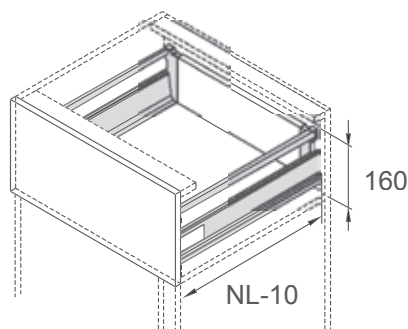

RL12

豪华抽屉加高带围杆 (方型)

Double wall drawer series

产品描述

Product Description

侧板高度 86MM 钢质抽屉, 连杆 **160MM** 高。
闪银灰色、闪银白色供选择。
快速安装和拆卸, 三维面板调节。
可选择用木背板或钢背板。
隐藏式全拉出静音滑轨, 载重 40Kg。
全新设计的集成阻尼器,
抽屉关闭轻柔、顺滑而平稳。

86mm height of the side plate,
160mm height after adding balustrade.
Flash silver gray, white, black color steel
drawer side.
Quick install and remove. 3D adjustment.
Wood or steel back panel is available.
Full-out and silent slides, 40kg load
capacity, good longitudinal and lateral
stability, super quiet and smooth slip.
Integrated Damper.
Gently touch, Balance closure.

	基本长度 basic length	订货号 Item no.
	10"/270mm	RL12-270
	12"/300mm	RL12-300
	14"/350mm	RL12-350
	16"/400mm	RL12-400
	18"/450mm	RL12-450
	20"/500mm	RL12-500
	22"/550mm	RL12-550

NL 标称长度 Nominal Length

空间需求

Space requirement

LT 柜子的内部深度 = 滑轨的标称长度 + 3
Internal cabinet depth = Nominal slide length + 3

安装尺寸

Installation Dimension

背板高度 = 侧板 - 16

底板深度 = 基本长度 - 10

背板宽度 = 柜子内部宽度 - 84

底板宽度 = 柜子内部宽度 - 75