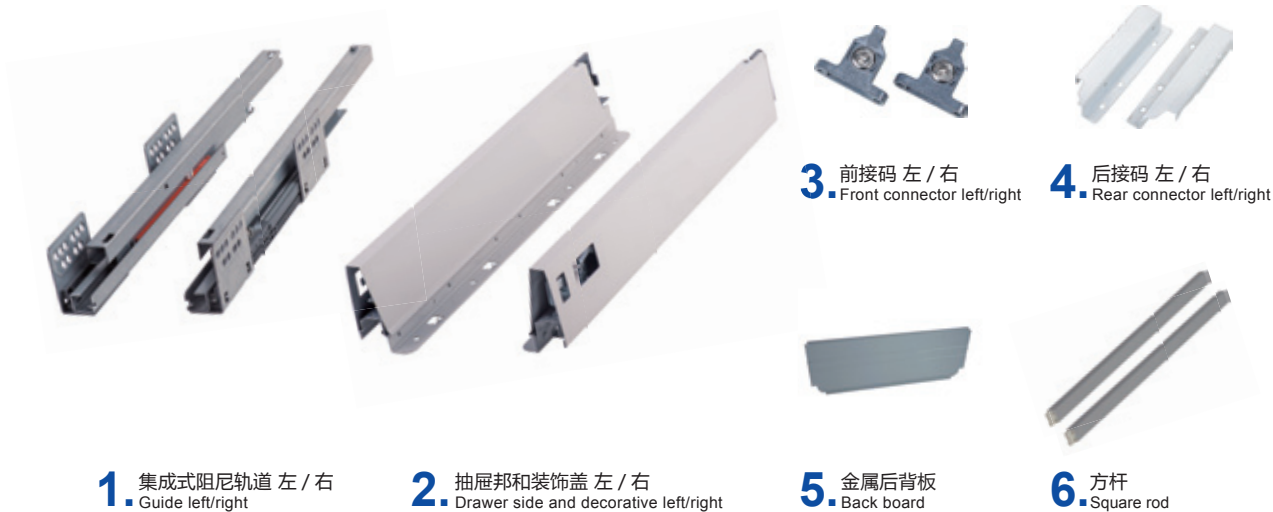

RL12

豪华抽屉加高带围杆 (方型)

Double wall drawer series

产品描述

Product Description

侧板高度 86MM 钢质抽屉, 连杆 **160MM** 高。
闪银灰色、闪银白色供选择。
快速安装和拆卸, 三维面板调节。
可选择用木背板或钢背板。
隐藏式全拉出静音滑轨, 载重 40Kg。
全新设计的集成阻尼器,
抽屉关闭轻柔、顺滑而平稳。

86mm height of the side plate,
160mm height after adding balustrade.
Flash silver gray, white, black color steel
drawer side.
Quick install and remove. 3D adjustment.
Wood or steel back panel is available.
Full-out and silent slides, 40kg load
capacity, good longitudinal and lateral
stability, super quiet and smooth slip.
Integrated Damper.
Gently touch, Balance closure.

	基本长度 basic length	订货号 Item no.
	10"/270mm	RL12-270
	12"/300mm	RL12-300
	14"/350mm	RL12-350
	16"/400mm	RL12-400
	18"/450mm	RL12-450
	20"/500mm	RL12-500
	22"/550mm	RL12-550

NL 标称长度 Nominal Length

空间需求

Space requirement