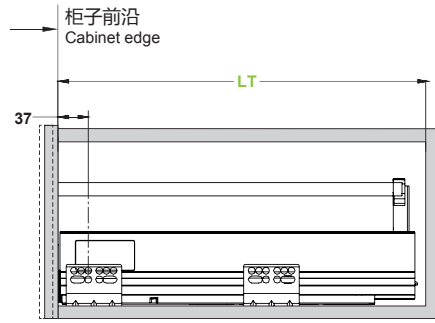

RL12

豪华抽屉加高带围杆 (方型)

Double wall drawer series

产品描述

Product Description

侧板高度 86MM 钢质抽屉, 连杆 **160MM** 高。
闪银灰色、闪银白色供选择。
快速安装和拆卸, 三维面板调节。
可选择用木背板或钢背板。
隐藏式全拉出静音滑轨, 载重 40Kg。
全新设计的集成阻尼器,
抽屉关闭轻柔、顺滑而平稳。

86mm height of the side plate,
160mm height after adding balustrade.
Flash silver gray, white, black color steel
drawer side.
Quick install and remove. 3D adjustment.
Wood or steel back panel is available.
Full-out and silent slides, 40kg load
capacity, good longitudinal and lateral
stability, super quiet and smooth slip.
Integrated Damper.
Gently touch, Balance closure.

	基本长度 basic length	订货号 Item no.
	10"/270mm	RL12-270
	12"/300mm	RL12-300
	14"/350mm	RL12-350
	16"/400mm	RL12-400
	18"/450mm	RL12-450
	20"/500mm	RL12-500
	22"/550mm	RL12-550

NL 标称长度 Nominal Length

空间需求

Space requirement

LT 柜子的内部深度 = 滑轨的标称长度 + 3
Internal cabinet depth = Nominal slide length + 3

安装尺寸

Installation Dimension

背板高度 = 侧板 - 16

底板深度 = 基本长度 - 10

背板宽度 = 柜子内部宽度 - 84

底板宽度 = 柜子内部宽度 - 75