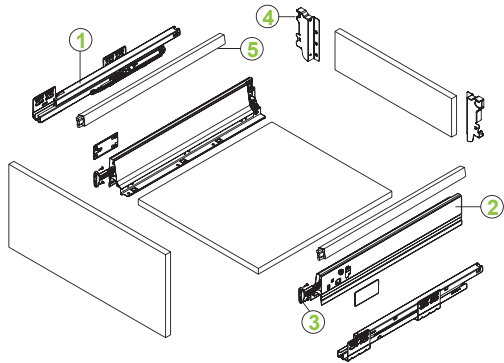

RL12

豪华抽屉加高带围杆 (方型)

Double wall drawer series

产品描述

Product Description

侧板高度 86MM 钢质抽屉, 连杆 **160MM** 高。
闪银灰色、闪银白色供选择。
快速安装和拆卸, 三维面板调节。
可选择用木背板或钢背板。
隐藏式全拉出静音滑轨, 载重 40Kg。
全新设计的集成阻尼器,
抽屉关闭轻柔、顺滑而平稳。

86mm height of the side plate,
160mm height after adding balustrade.
Flash silver gray, white, black color steel
drawer side.
Quick install and remove. 3D adjustment.
Wood or steel back panel is available.
Full-out and silent slides, 40kg load
capacity, good longitudinal and lateral
stability, super quiet and smooth slip.
Integrated Damper.
Gently touch, Balance closure.

	基本长度 basic length	订货号 Item no.
	10"/270mm	RL12-270
	12"/300mm	RL12-300
	14"/350mm	RL12-350
	16"/400mm	RL12-400
	18"/450mm	RL12-450
	20"/500mm	RL12-500
	22"/550mm	RL12-550

NL 标称长度 Nominal Length

空间需求

Space requirement

LT 柜子的内部深度 = 滑轨的标称长度 + 3
Internal cabinet depth = Nominal slide length + 3

安装尺寸

Installation Dimension

背板高度 = 侧板 - 16

底板深度 = 基本长度 - 10

背板宽度 = 柜子内部宽度 - 84

底板宽度 = 柜子内部宽度 - 75